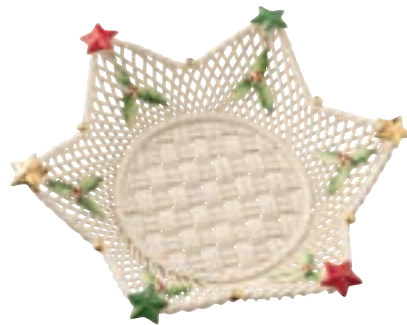

4637
Star Basket
22.9cm(W) x 5.1cm(H)