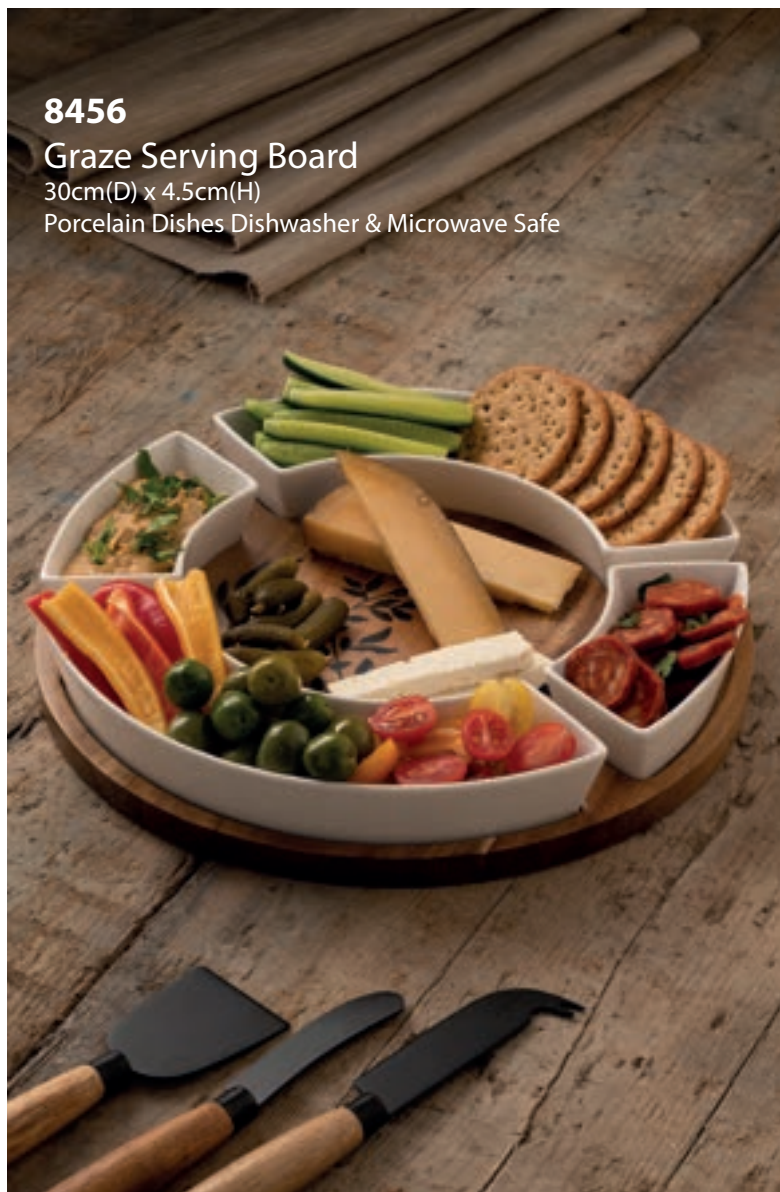

10cm(D) x 1.5cm(H)

NEW

8438

Acacia Wood Placemats (Set of 4)

26cm(D) x 1.5cm(H)

Graze

8456
Graze Serving Board
30cm(D) x 4.5cm(H)
Porcelain Dishes Dishwasher & Microwave Safe

8458
Graze Cheese Knife Set
Acacia Wood & Stainless Steel Suitable
for handwash only
16.9cm(L) x 4.8cm(W)
20.2cm(L) x 3.2cm(W)
18.8cm(L) x 2.2cm(W)