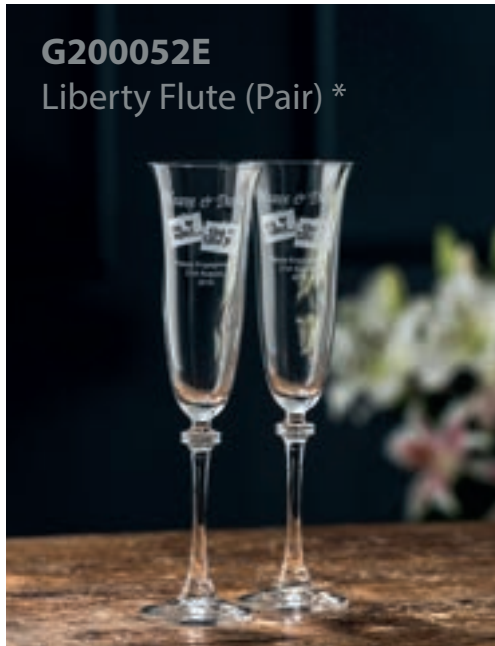

Liberty Flute (Pair) *