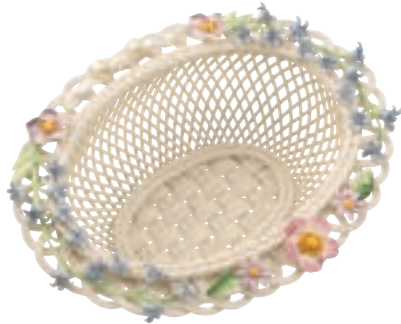

Baskets

4178
Hydrangea Basket
35.1cm(L) x 23.9cm(W) x 7.4cm(H)

4296
Chrysanthemum Teardrop Basket
20.1cm(L) x 12.2cm(W) x 4.6cm(H)

4643
Lily Basket
23.9cm(D) x 4.1cm(H)

Belleek Classic: Giftware

Baskets

The creation of each Belleek Basket tells us a story about the amazing art of Belleek Basket making. Basket and flower making was introduced to Belleek by William Henshall who came to work for Belleek Pottery in the late 1860's. Over the next forty years he developed the craft and trained the local craftsmen in the necessary skills. These in turn passed their skills down through the following generations to the present day. Each basket comes gift boxed and with a Certificate of Authenticity.