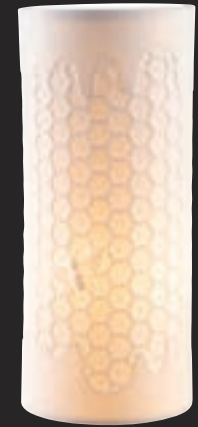

9373
Honey Hive Luminaire
(UK Fittings) Bulb included
12cm(D) x 28cm(H)