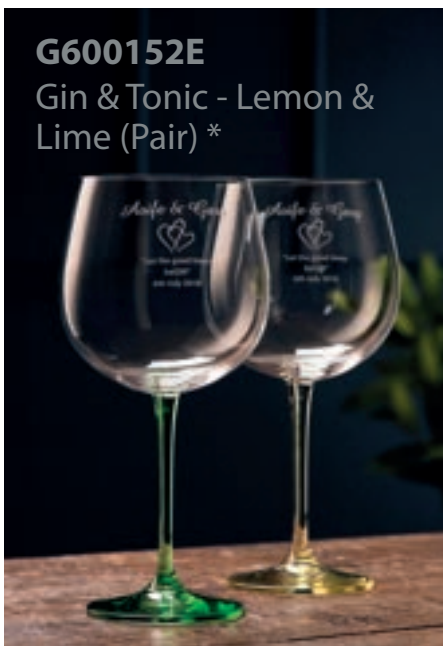

Gin & Tonic - Lemon & Lime (Pair) *