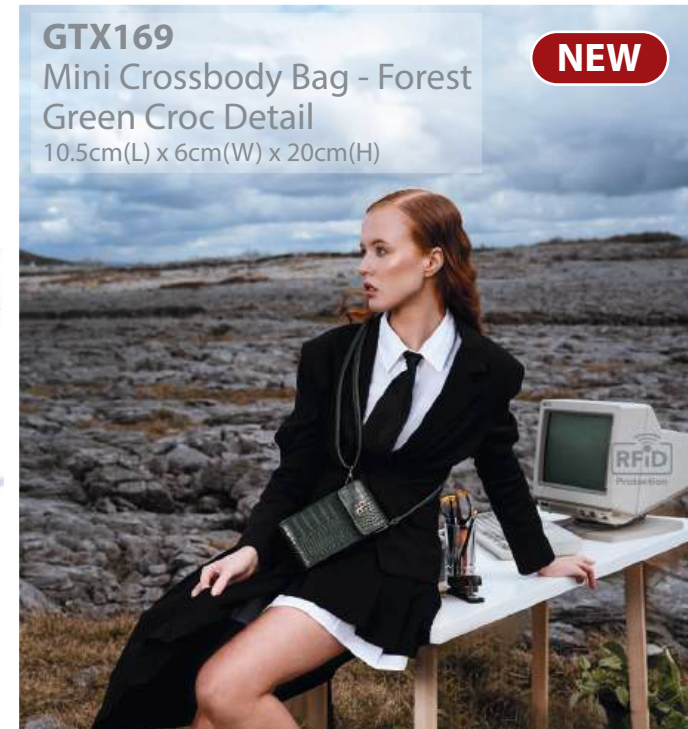

Galway : Fashion
Handbags

NEW

NEW

NEW

NEW