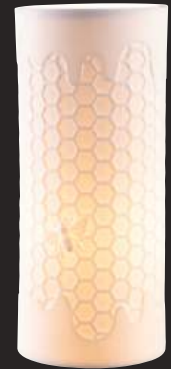

9373
Honey Hive Luminaire
(UK Fittings) Bulb included
12cm(D) x 28cm(H)