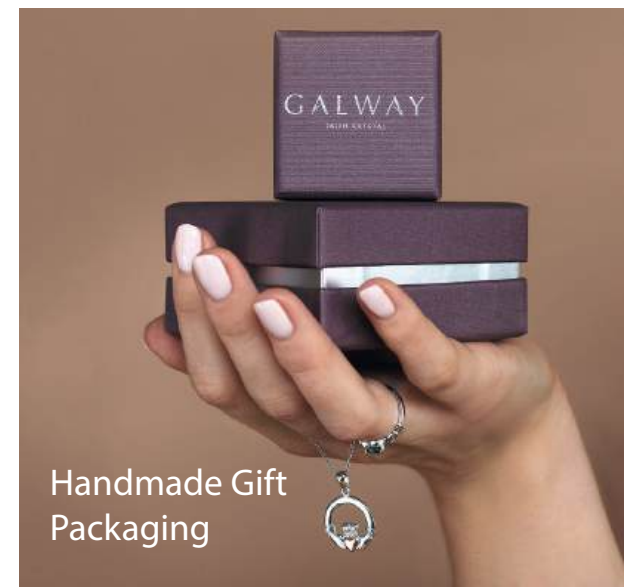

**The Heart symbolises Love**

**The Crown represents Loyalty**

**The Hands are a symbol of friendship**

- All Silver products are Rhodium plated
- Chain lengths for pendants are 18" adjustable to 16"
- Hallmarked in Ireland - Dublin Assay Office
- Shipped directly from Ireland
- Rings sized to US sizes
- Presented in branded handmade gift packaging